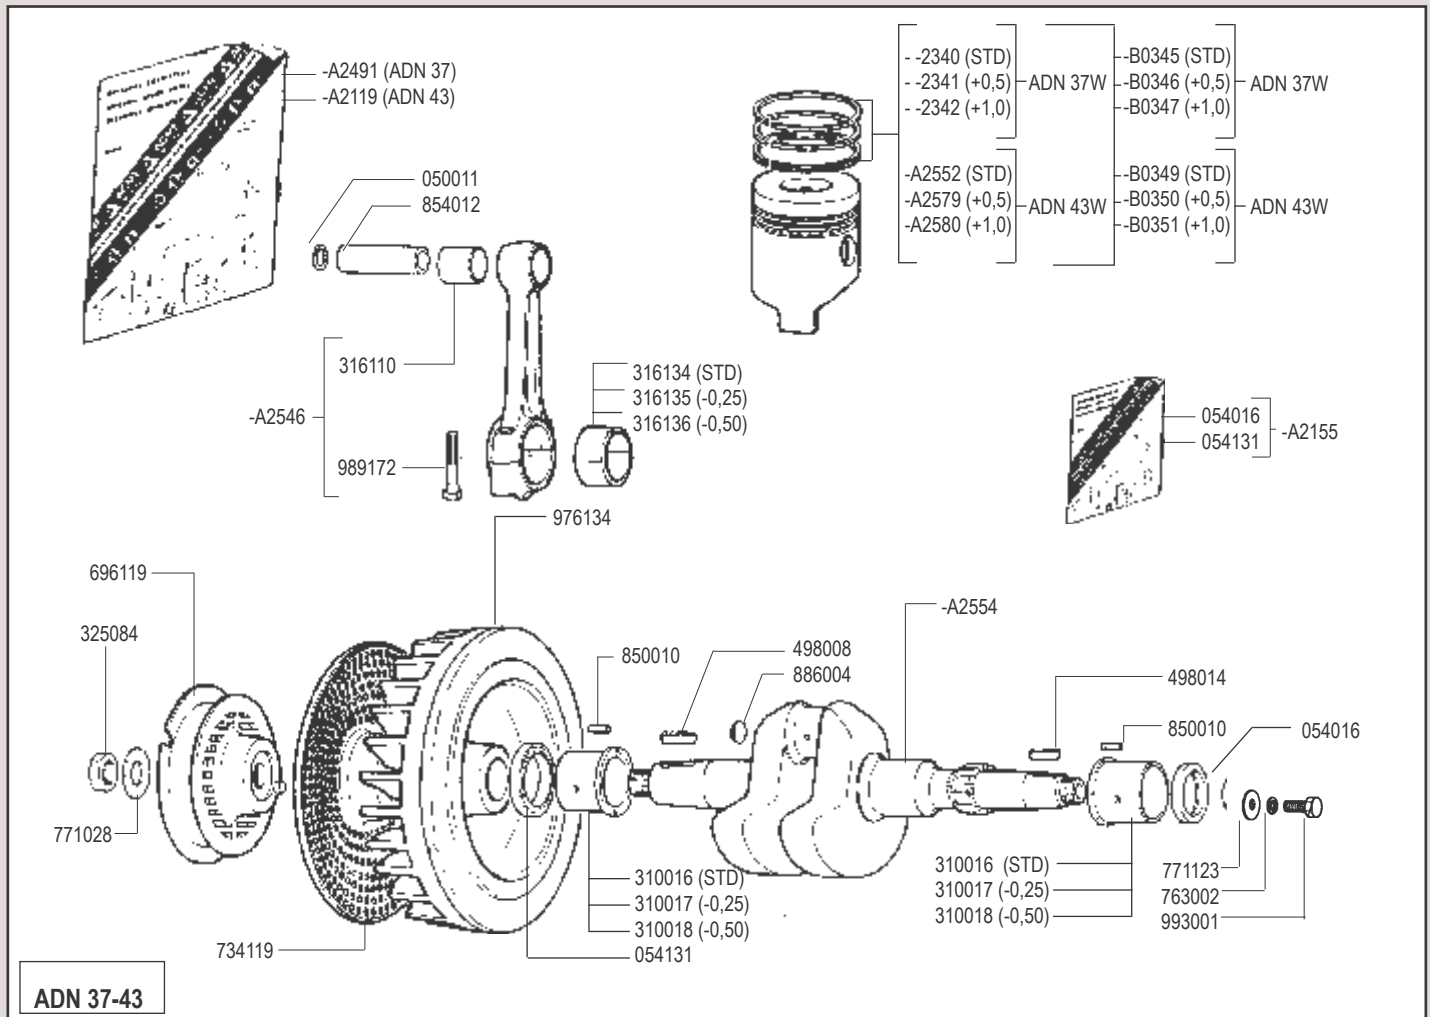

RICAMBI - SPARE PARTS - ERSATZTEILE - PIECES DETACHEES - REPUESTOS