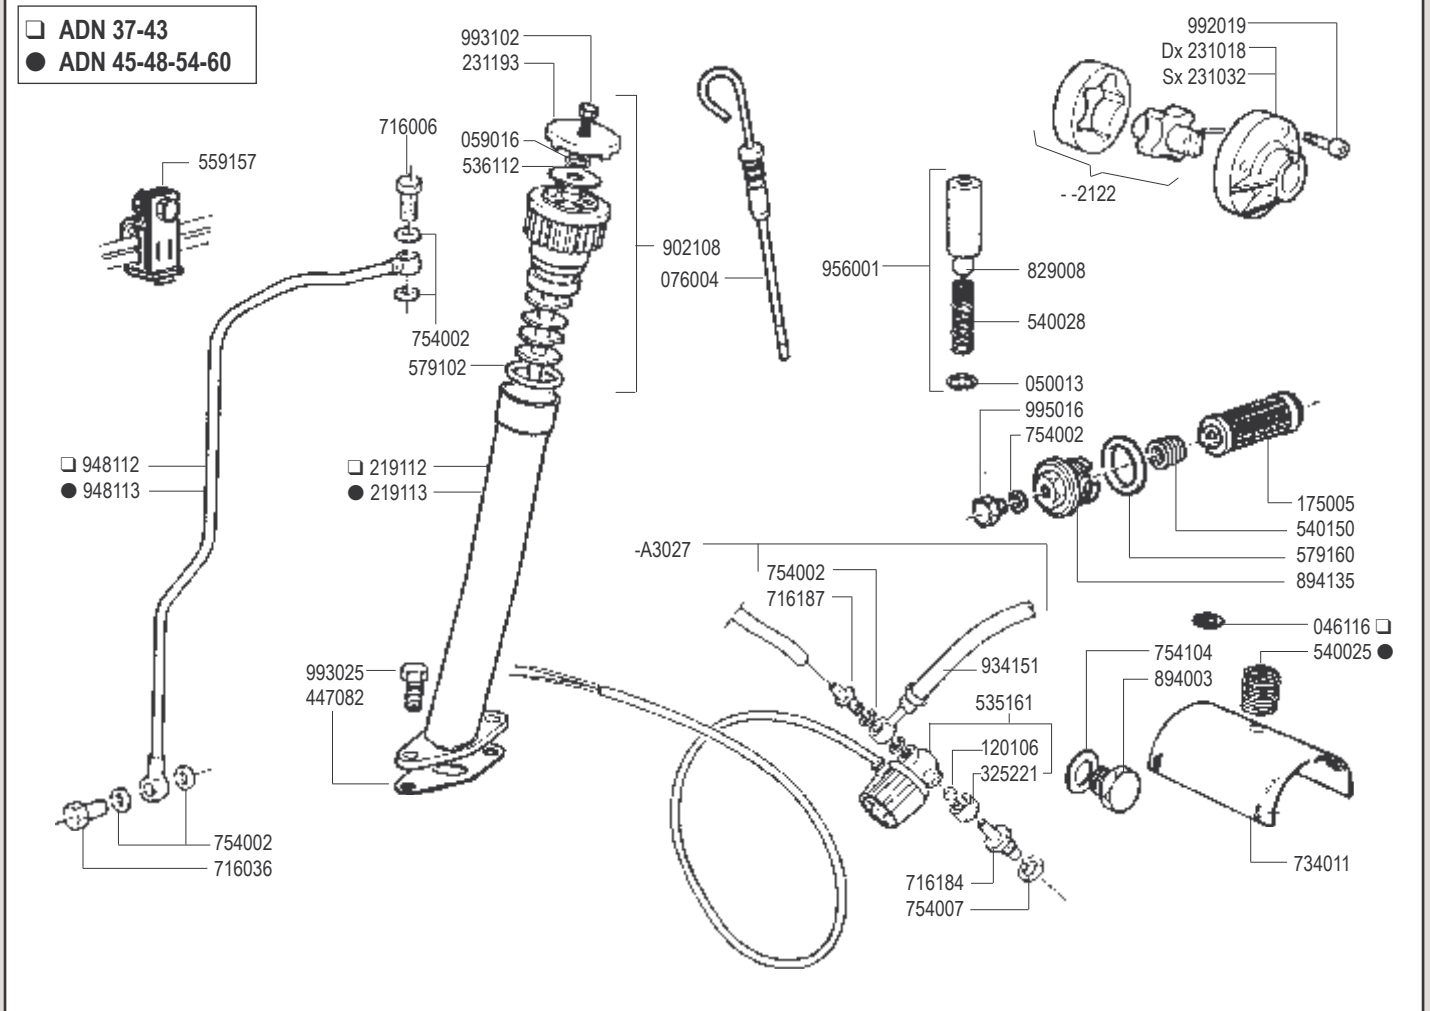

RICAMBI - SPARE PARTS - ERSATZTEILE - PIECES DETACHEES - REPUESTOS