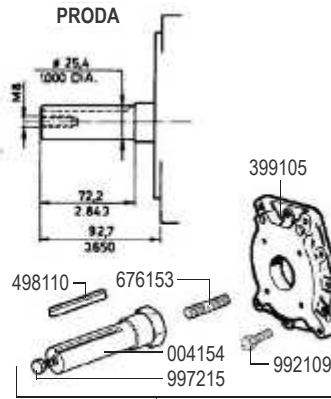

- ADN 37- 43 - 47
- ADN 54

RICAMBI - SPARE PARTS - ERSATZTEILE - PIECES DETACHEES - REPUESTOS

- ADN 37- 43 - 47
- ADN 54

- ADN 37-43-47
- ADN 54

Per versioni lente 2500 G/min. – For low speed version 2500 RPM

RICAMBI - SPARE PARTS - ERSATZTEILE - PIÈCES DETACHÉES - REPUESTOS

-B0470

-B0471

-B0473

-B0474

-B0475

-B0476

-B0477

-B0472

RICAMBI - SPARE PARTS - ERSATZTEILE - PIECES DETACHEES - REPUESTOS

-B0296 ●

-B0297 ●

-B0298 ●

-B0299 ●

-B3052 □

-B3055 □
-B3058 ●