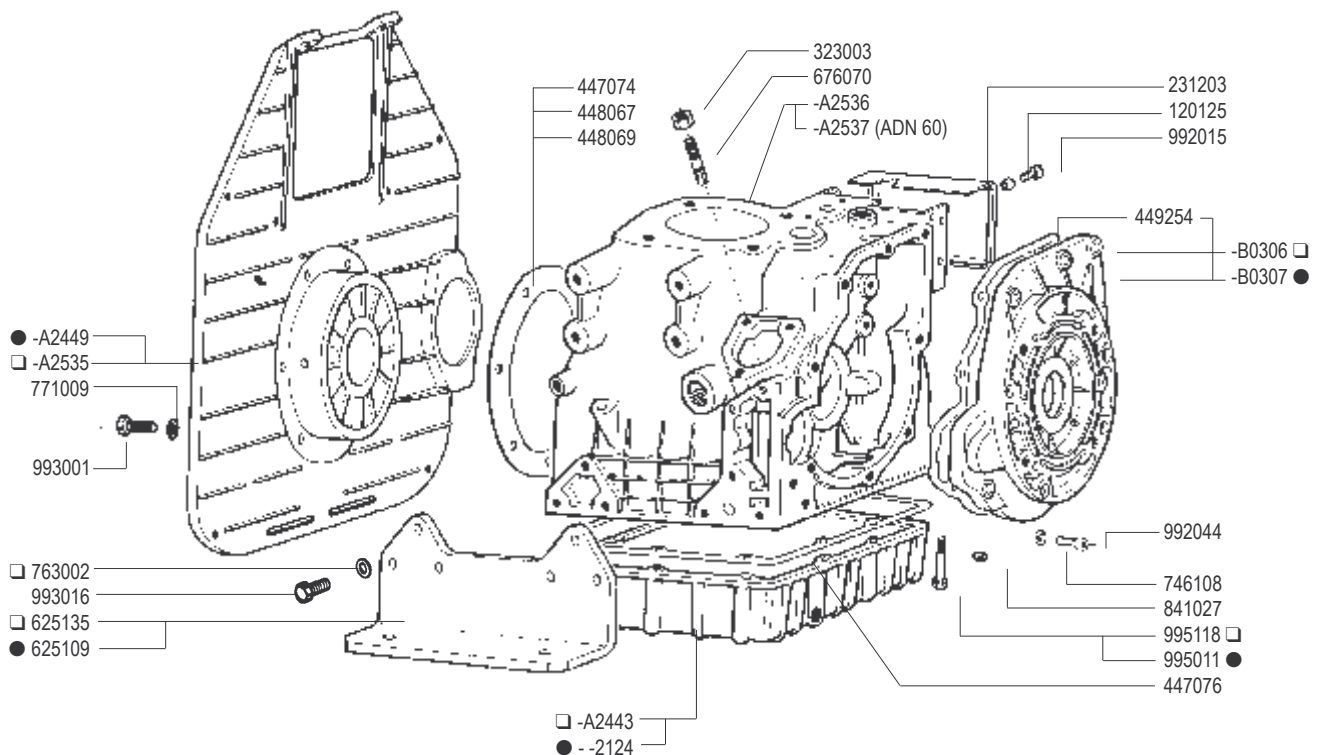

RICAMBI - SPARE PARTS - ERSATZTEILE - PIECES DETACHEES - REPUESTOS

- ☐ ADN 37-43
- ☒ ADN 45-48-54-60