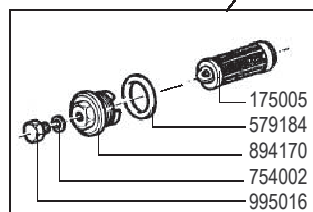

ADN 37W- 43W - 47W - 54W

Valido dal N° 5029781
Valid from N° 5029781

SHORT BLOCK:

ADN 37W -B3097 ● ADN 43W -B3098 ● ADN 47W -B3099 ● ADN47D -B3100 ● ADN 54W -B3101

RICAMBI - SPARE PARTS - ERSATZTEILE - PIECES DETACHEES - REPUESTOS

- ☐ ADN 37 - 43 - 47
- ☒ ADN 54

- ☒ -B3093
- ☐ -B3095
- 771009
- 993001

- ☐ 763002
- 993016
- ☐ 625135
- ☒ 625109

- 447074
- 448067
- 448069
- -B3059

- 323003
- 676070
- 886142
- 722111

- 423106
- 120168
- 231206

- 240156
- 992044
- 746108
- 850128
- 995118 ☐
- 995011 ●
- 447076

- ☐ -A2443
- ☒ -B3016

- 894003
- 754104